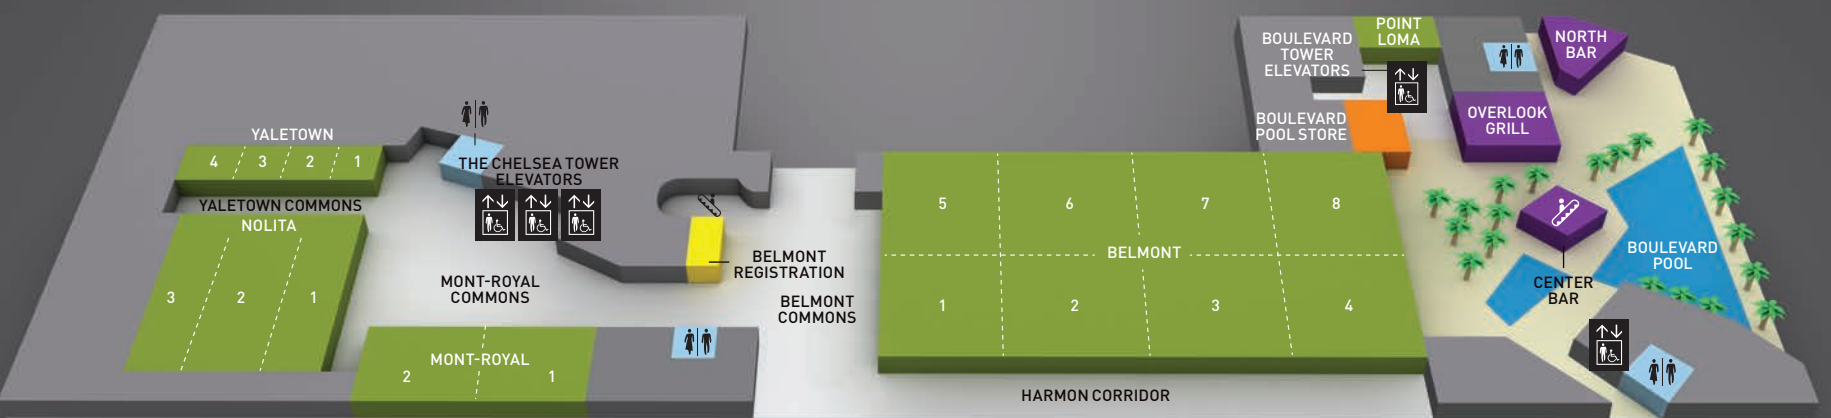

THE CHELSEA TOWER

MAP LEGEND

- RESTAURANTS & BARS
- CASINO
- SHOPS
- REGISTRATION
- CONFERENCE
- POOL
- AMENITIES
- COMING SOON
- CASHIER
- RESTROOM
- ELEVATOR
- ESCALATOR
- IDENTITY MEMBERSHIP
- PARKING
- BELL DESK
- SECURITY / LOST & FOUND

LEVEL 14

THE CHELSEA TOWER

BOULEVARD TOWER

LEVEL 4

THE CHELSEA TOWER

BOULEVARD TOWER

LEVEL 3

THE CHELSEA TOWER

BOULEVARD TOWER

LEVEL 2

THE CHELSEA TOWER

BOULEVARD TOWER

LEVEL 1

HARMON AVE

LAS VEGAS BLVD

STARBUCKS®