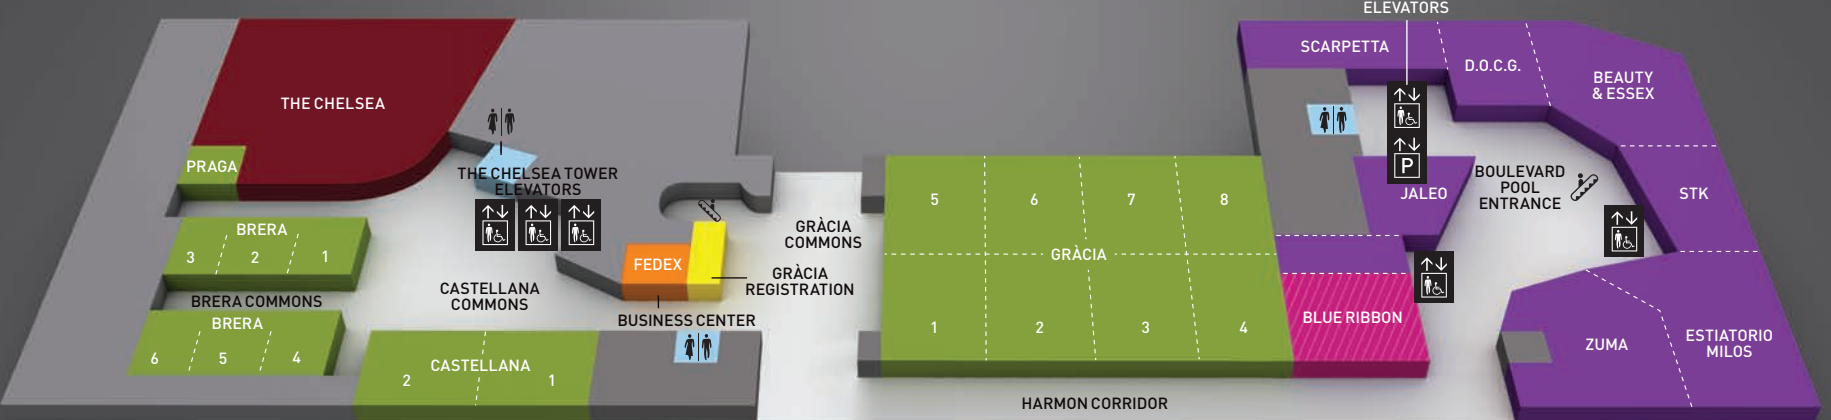

THE CHELSEA TOWER

MAP LEGEND

- RESTAURANTS & BARS
- CASINO
- SHOPS
- REGISTRATION
- CONFERENCE
- POOL
- AMENITIES
- COMING SOON
- CASHIER
- RESTROOM
- ELEVATOR
- ESCALATOR
- IDENTITY MEMBERSHIP
- PARKING
- BELL DESK
- SECURITY / LOST & FOUND

LEVEL 14

THE CHELSEA TOWER

BOULEVARD TOWER

LEVEL 4

THE CHELSEA TOWER

BOULEVARD TOWER

LEVEL 3

THE CHELSEA TOWER

BOULEVARD TOWER

LEVEL 2

THE CHELSEA TOWER

BOULEVARD TOWER

LEVEL 1

HARMON AVE

LAS VEGAS BLVD

STARBUCKS®