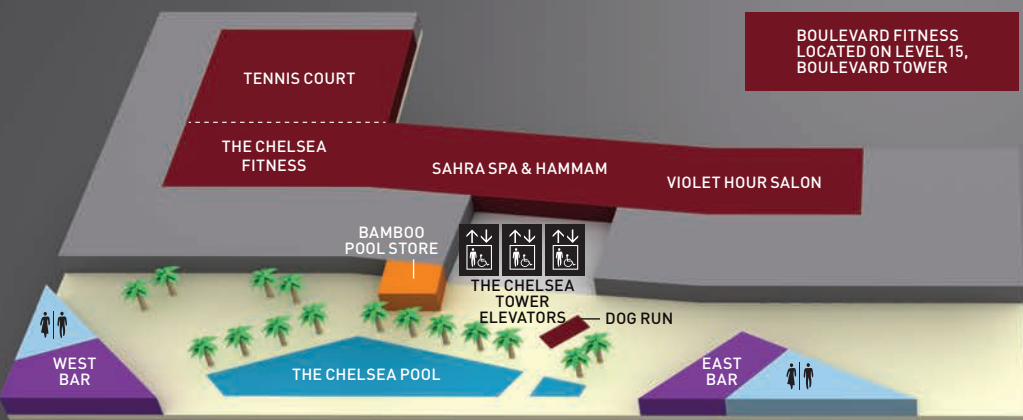

THE CHELSEA TOWER

MAP LEGEND

- RESTAURANTS & BARS
- CASINO
- SHOPS
- REGISTRATION
- CONFERENCE
- POOL
- AMENITIES
- COMING SOON
- CASHIER
- RESTROOM
- ELEVATOR
- ESCALATOR
- IDENTITY MEMBERSHIP
- PARKING
- BELL DESK
- SECURITY / LOST & FOUND

LEVEL 14

THE CHELSEA TOWER

BOULEVARD TOWER

LEVEL 4

THE CHELSEA TOWER

BOULEVARD TOWER

LEVEL 3

THE CHELSEA TOWER

BOULEVARD TOWER

LEVEL 2

THE CHELSEA TOWER

BOULEVARD TOWER

LEVEL 1

HARMON AVE

LAS VEGAS BLVD

STARBUCKS®