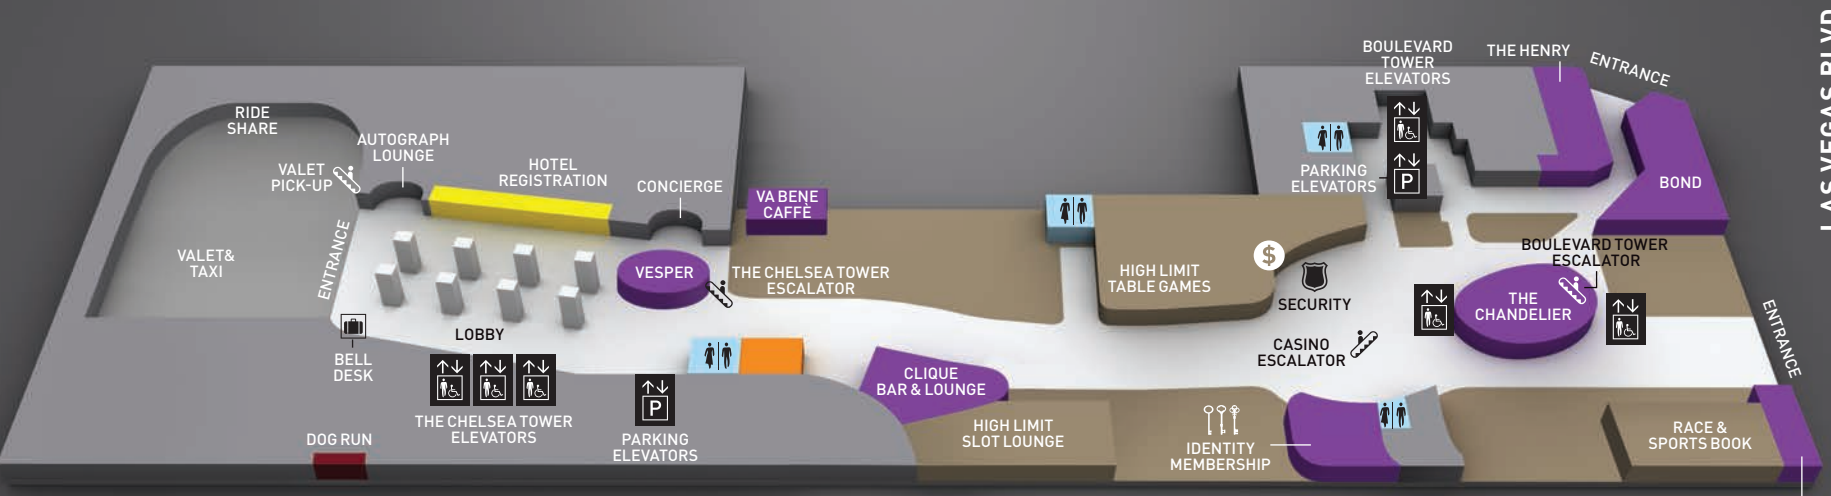

THE CHELSEA TOWER

MAP LEGEND

- RESTAURANTS & BARS
- CASINO
- SHOPS
- REGISTRATION
- CONFERENCE
- POOL
- AMENITIES
- COMING SOON
- CASHIER
- RESTROOM
- ELEVATOR
- ESCALATOR
- IDENTITY MEMBERSHIP
- PARKING
- BELL DESK
- SECURITY / LOST & FOUND

LEVEL 14

THE CHELSEA TOWER

BOULEVARD TOWER

LEVEL 4

THE CHELSEA TOWER

BOULEVARD TOWER

LEVEL 3

THE CHELSEA TOWER

BOULEVARD TOWER

LEVEL 2

THE CHELSEA TOWER

BOULEVARD TOWER

LEVEL 1

HARMON AVE

LAS VEGAS BLVD

STARBUCKS®