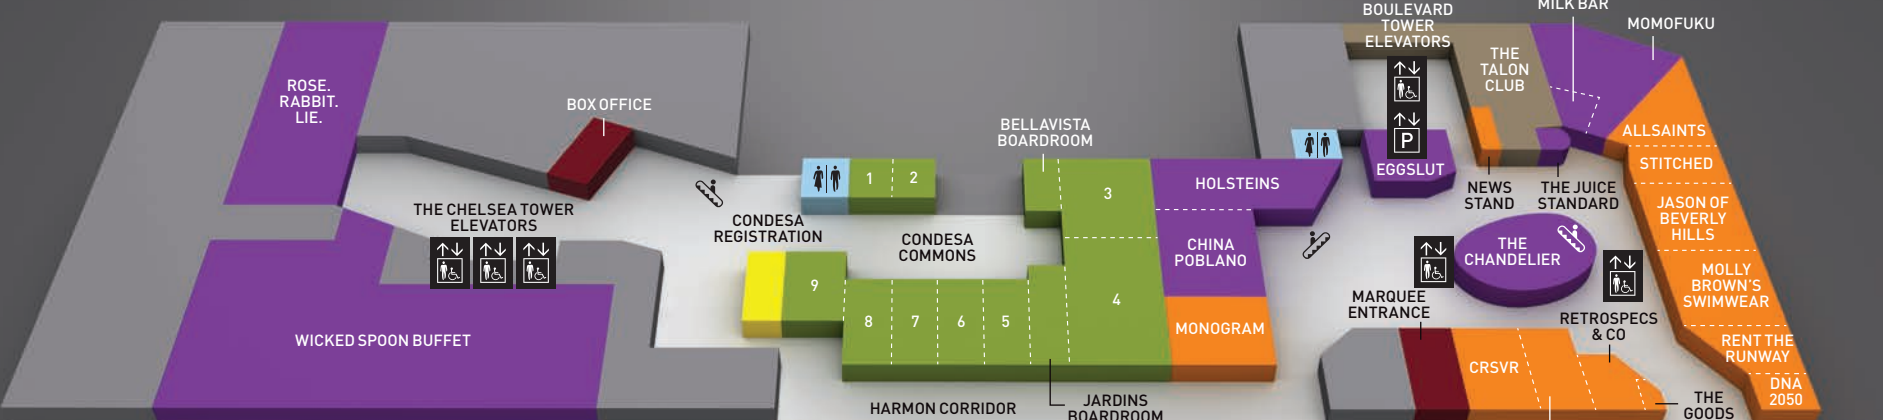

THE CHELSEA TOWER

MAP LEGEND

- RESTAURANTS & BARS
- CASINO
- SHOPS
- REGISTRATION
- CONFERENCE
- POOL
- AMENITIES
- COMING SOON
- CASHIER
- RESTROOM
- ELEVATOR
- ESCALATOR
- IDENTITY MEMBERSHIP
- PARKING
- BELL DESK
- SECURITY / LOST & FOUND

LEVEL 14

THE CHELSEA TOWER

BOULEVARD TOWER

LEVEL 4

THE CHELSEA TOWER

BOULEVARD TOWER

LEVEL 3

THE CHELSEA TOWER

BOULEVARD TOWER

LEVEL 2

THE CHELSEA TOWER

BOULEVARD TOWER

LEVEL 1

HARMON AVE

LAS VEGAS BLVD

STARBUCKS®